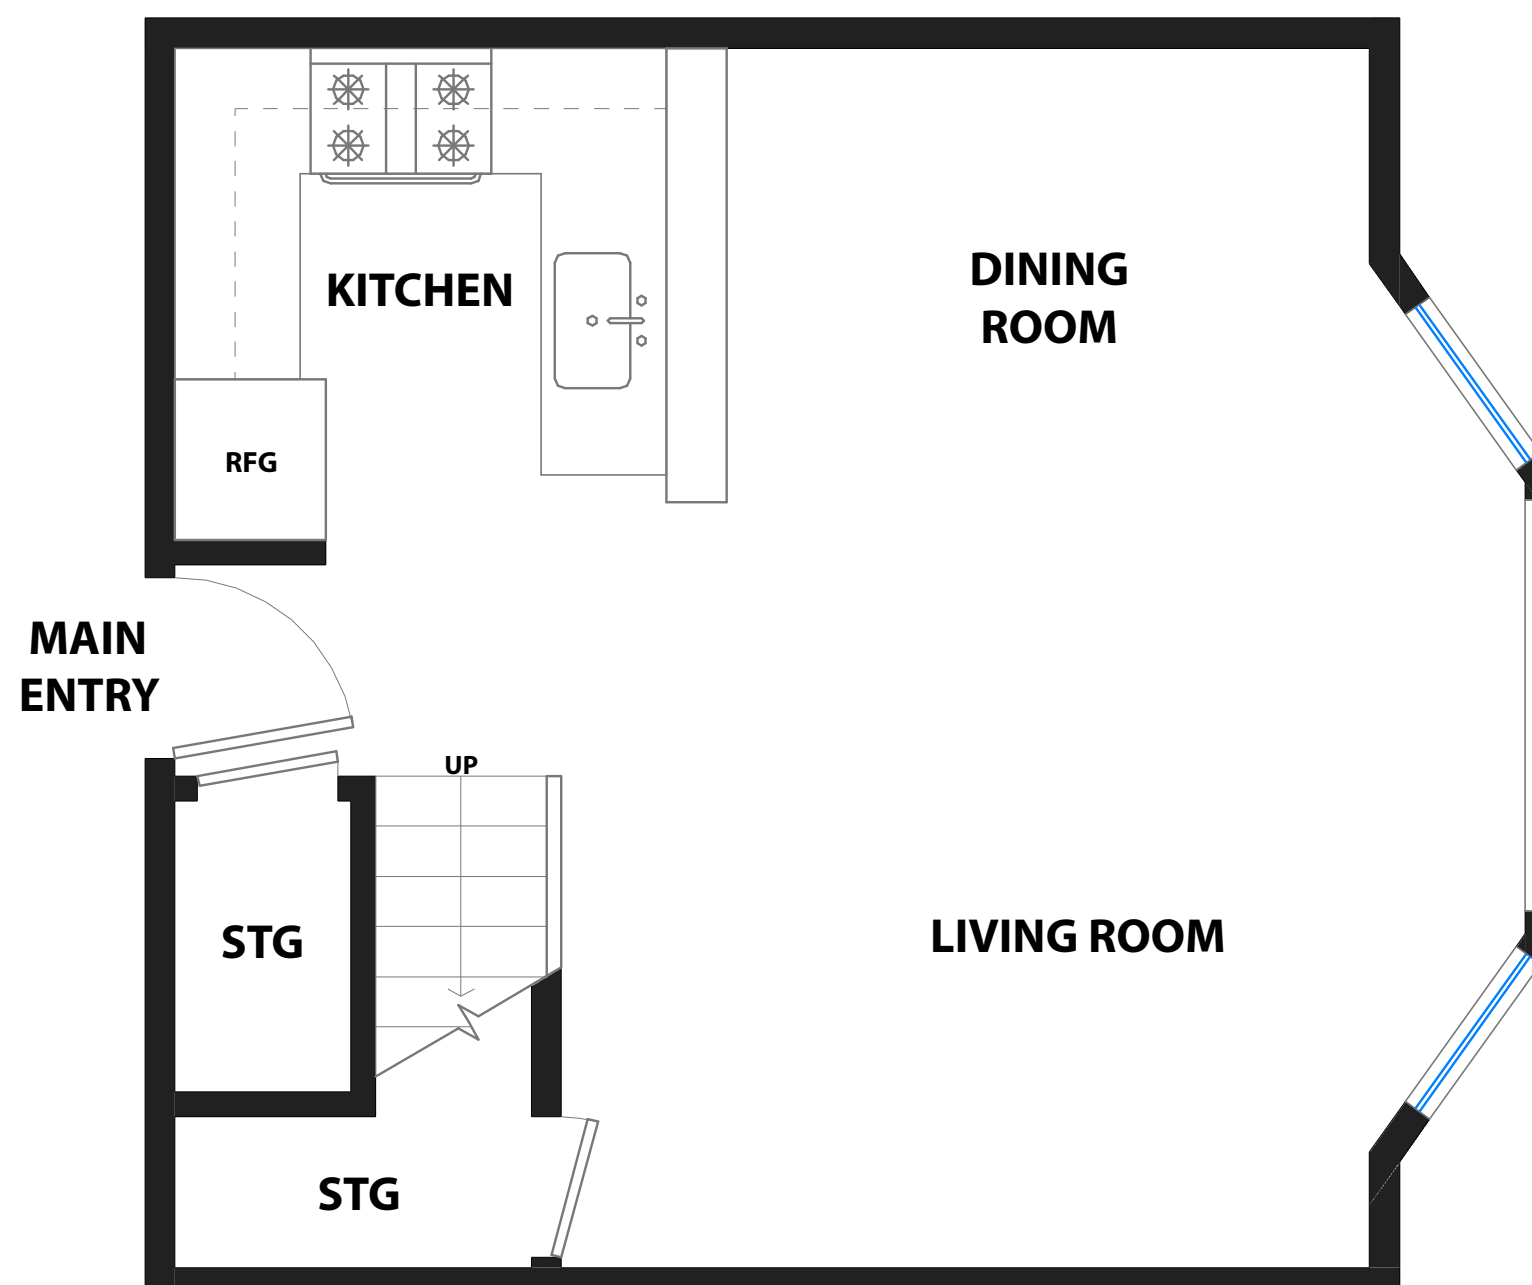

301 GOUGH STREET #7

SAN FRANCISCO, CALIFORNIA

ROOFTOP LEVEL

UPPER LEVEL

MAIN LEVEL