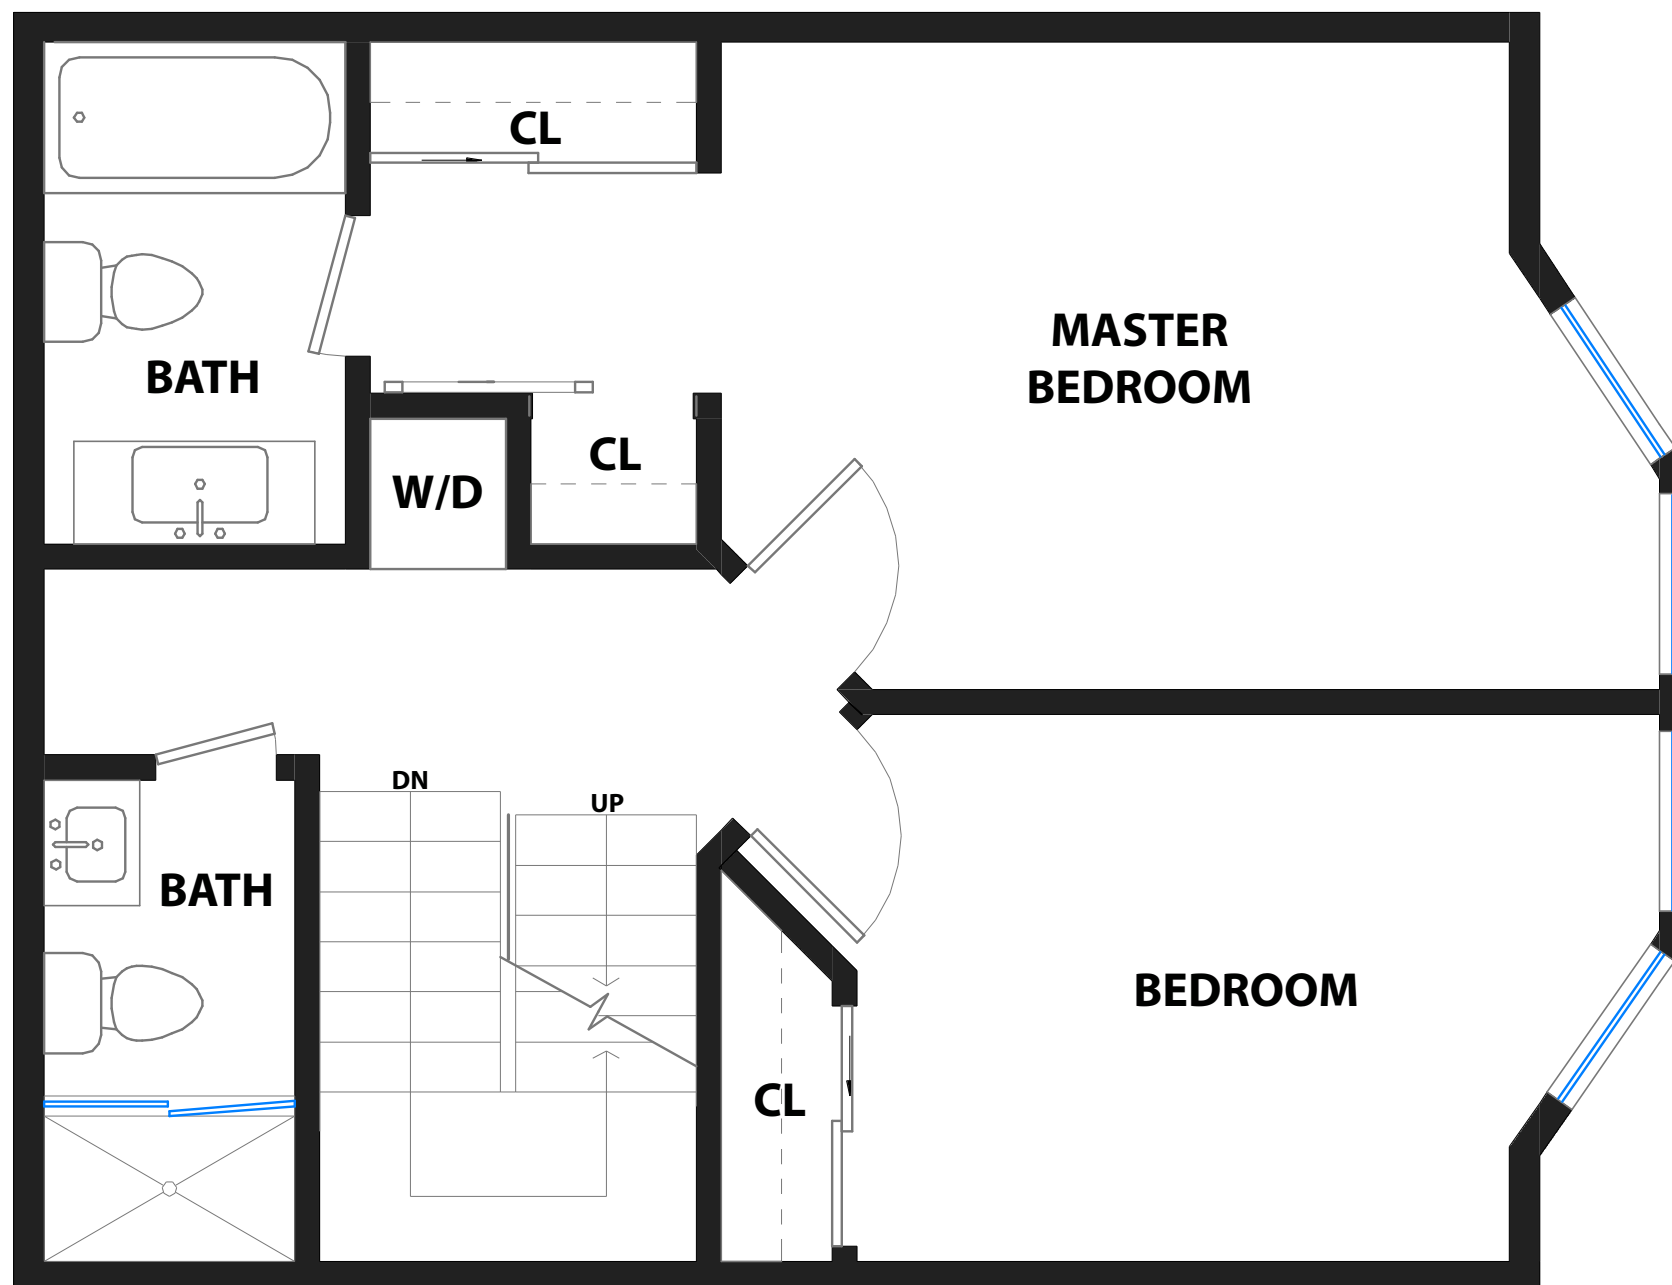

301 GOUGH STREET #7

SAN FRANCISCO, CALIFORNIA

ROOFTOP LEVEL

UPPER LEVEL

MAIN LEVEL