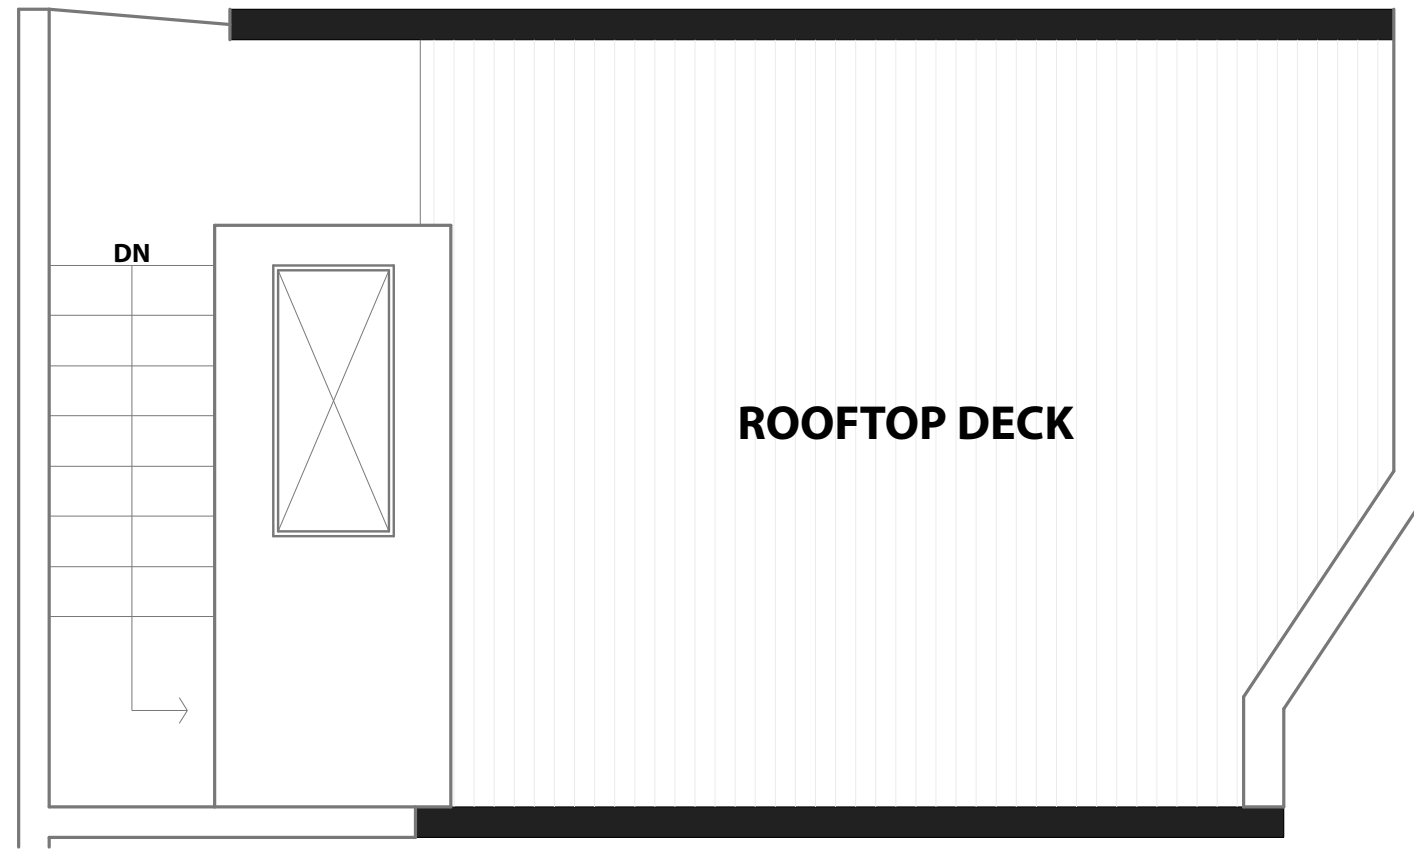

301 GOUGH STREET #7

SAN FRANCISCO, CALIFORNIA

ROOFTOP LEVEL

UPPER LEVEL

MAIN LEVEL